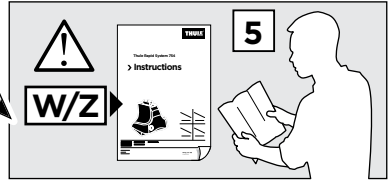

3

	W (mm)	Z (mm)	W (inch)	Z (inch)
TOYOTA Prius, 5-dr Hatchback, 04-08 / *04-09	320	600	12 ⁵/₈	23 ⁵/₈