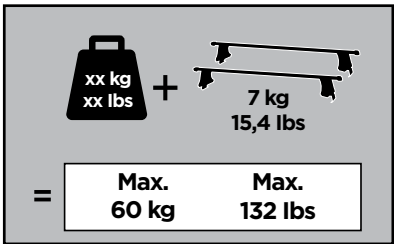

Thule Rapid System Kit 1345

> Instructions

TOYOTA Prius, 5-dr Hatchback, 04-08 / *04-09

*North America

ISO 11154-E