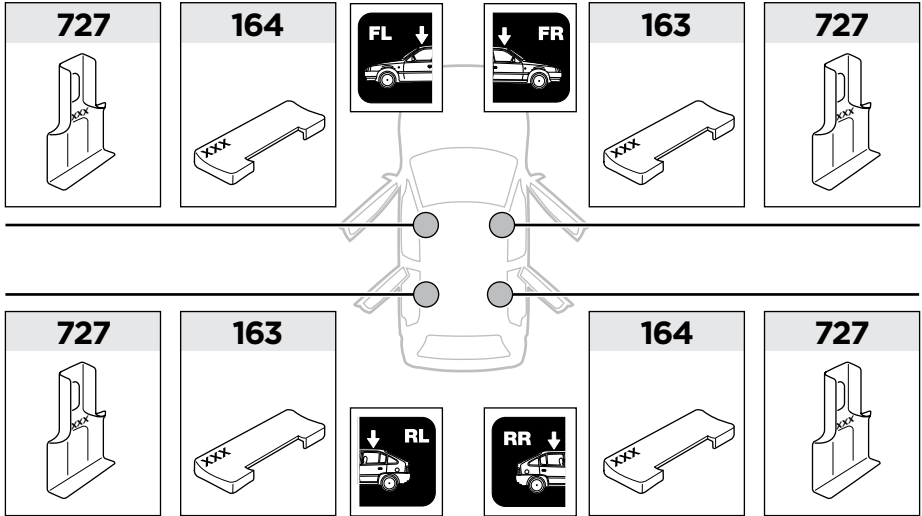

x1

x1

1

	X (scale)	X (mm)	X (inch)
TOYOTA Prius , 5-dr Hatchback, 04-08 / *04-09	40	1051	41 ³/₈

	Y (scale)	Y (mm)	Y (inch)
TOYOTA Prius , 5-dr Hatchback, 04-08 / *04-09	38	1031	40 ⁵/₈

2

TOYOTA Prius, 5-dr Hatchback, 04-08 / *04-09

3

	W (mm)	Z (mm)	W (inch)	Z (inch)
TOYOTA Prius , 5-dr Hatchback, 04-08 / *04-09	320	600	12 ⁵/₈	23 ⁵/₈