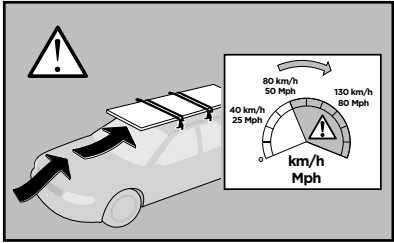

Thule Rapid System Kit 1345

> Instructions

TOYOTA Prius, 5-dr Hatchback, 04-08 / *04-09

*North America

ISO 11154-E