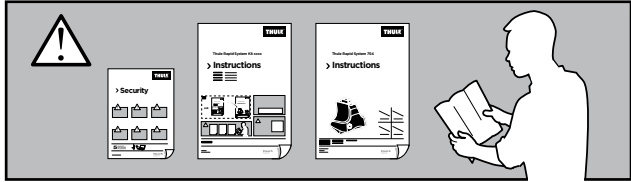

Thule Rapid System Kit 1345

> Instructions

TOYOTA Prius, 5-dr Hatchback, 04-08 / *04-09

*North America

ISO 11154-E