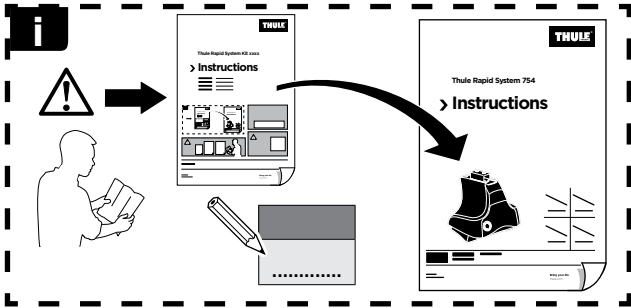

Thule Rapid System Kit 1345

> Instructions

TOYOTA Prius, 5-dr Hatchback, 04-08 / *04-09

*North America

ISO 11154-E